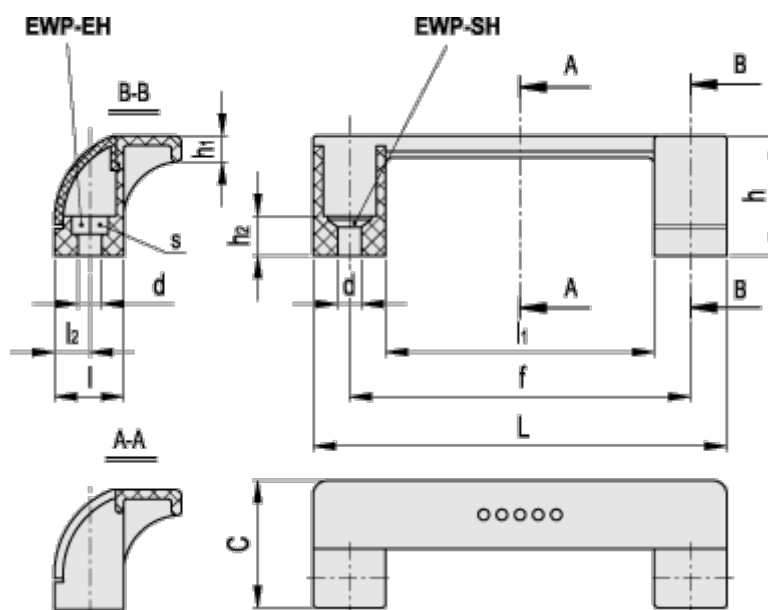

Article number: 23052652516

Description: E+G Guard wing handle, Ergostyle
EWP.110-SH-C6

Measures

C	= 35	L	= 114
d	= 6.5	l1	= 74
f	= 93,5 +/-0,5	l2	= 9.5
F1 (N)	= 800		
h	= 33		
h1	= 7		
h2	= 11		
l	= 19		